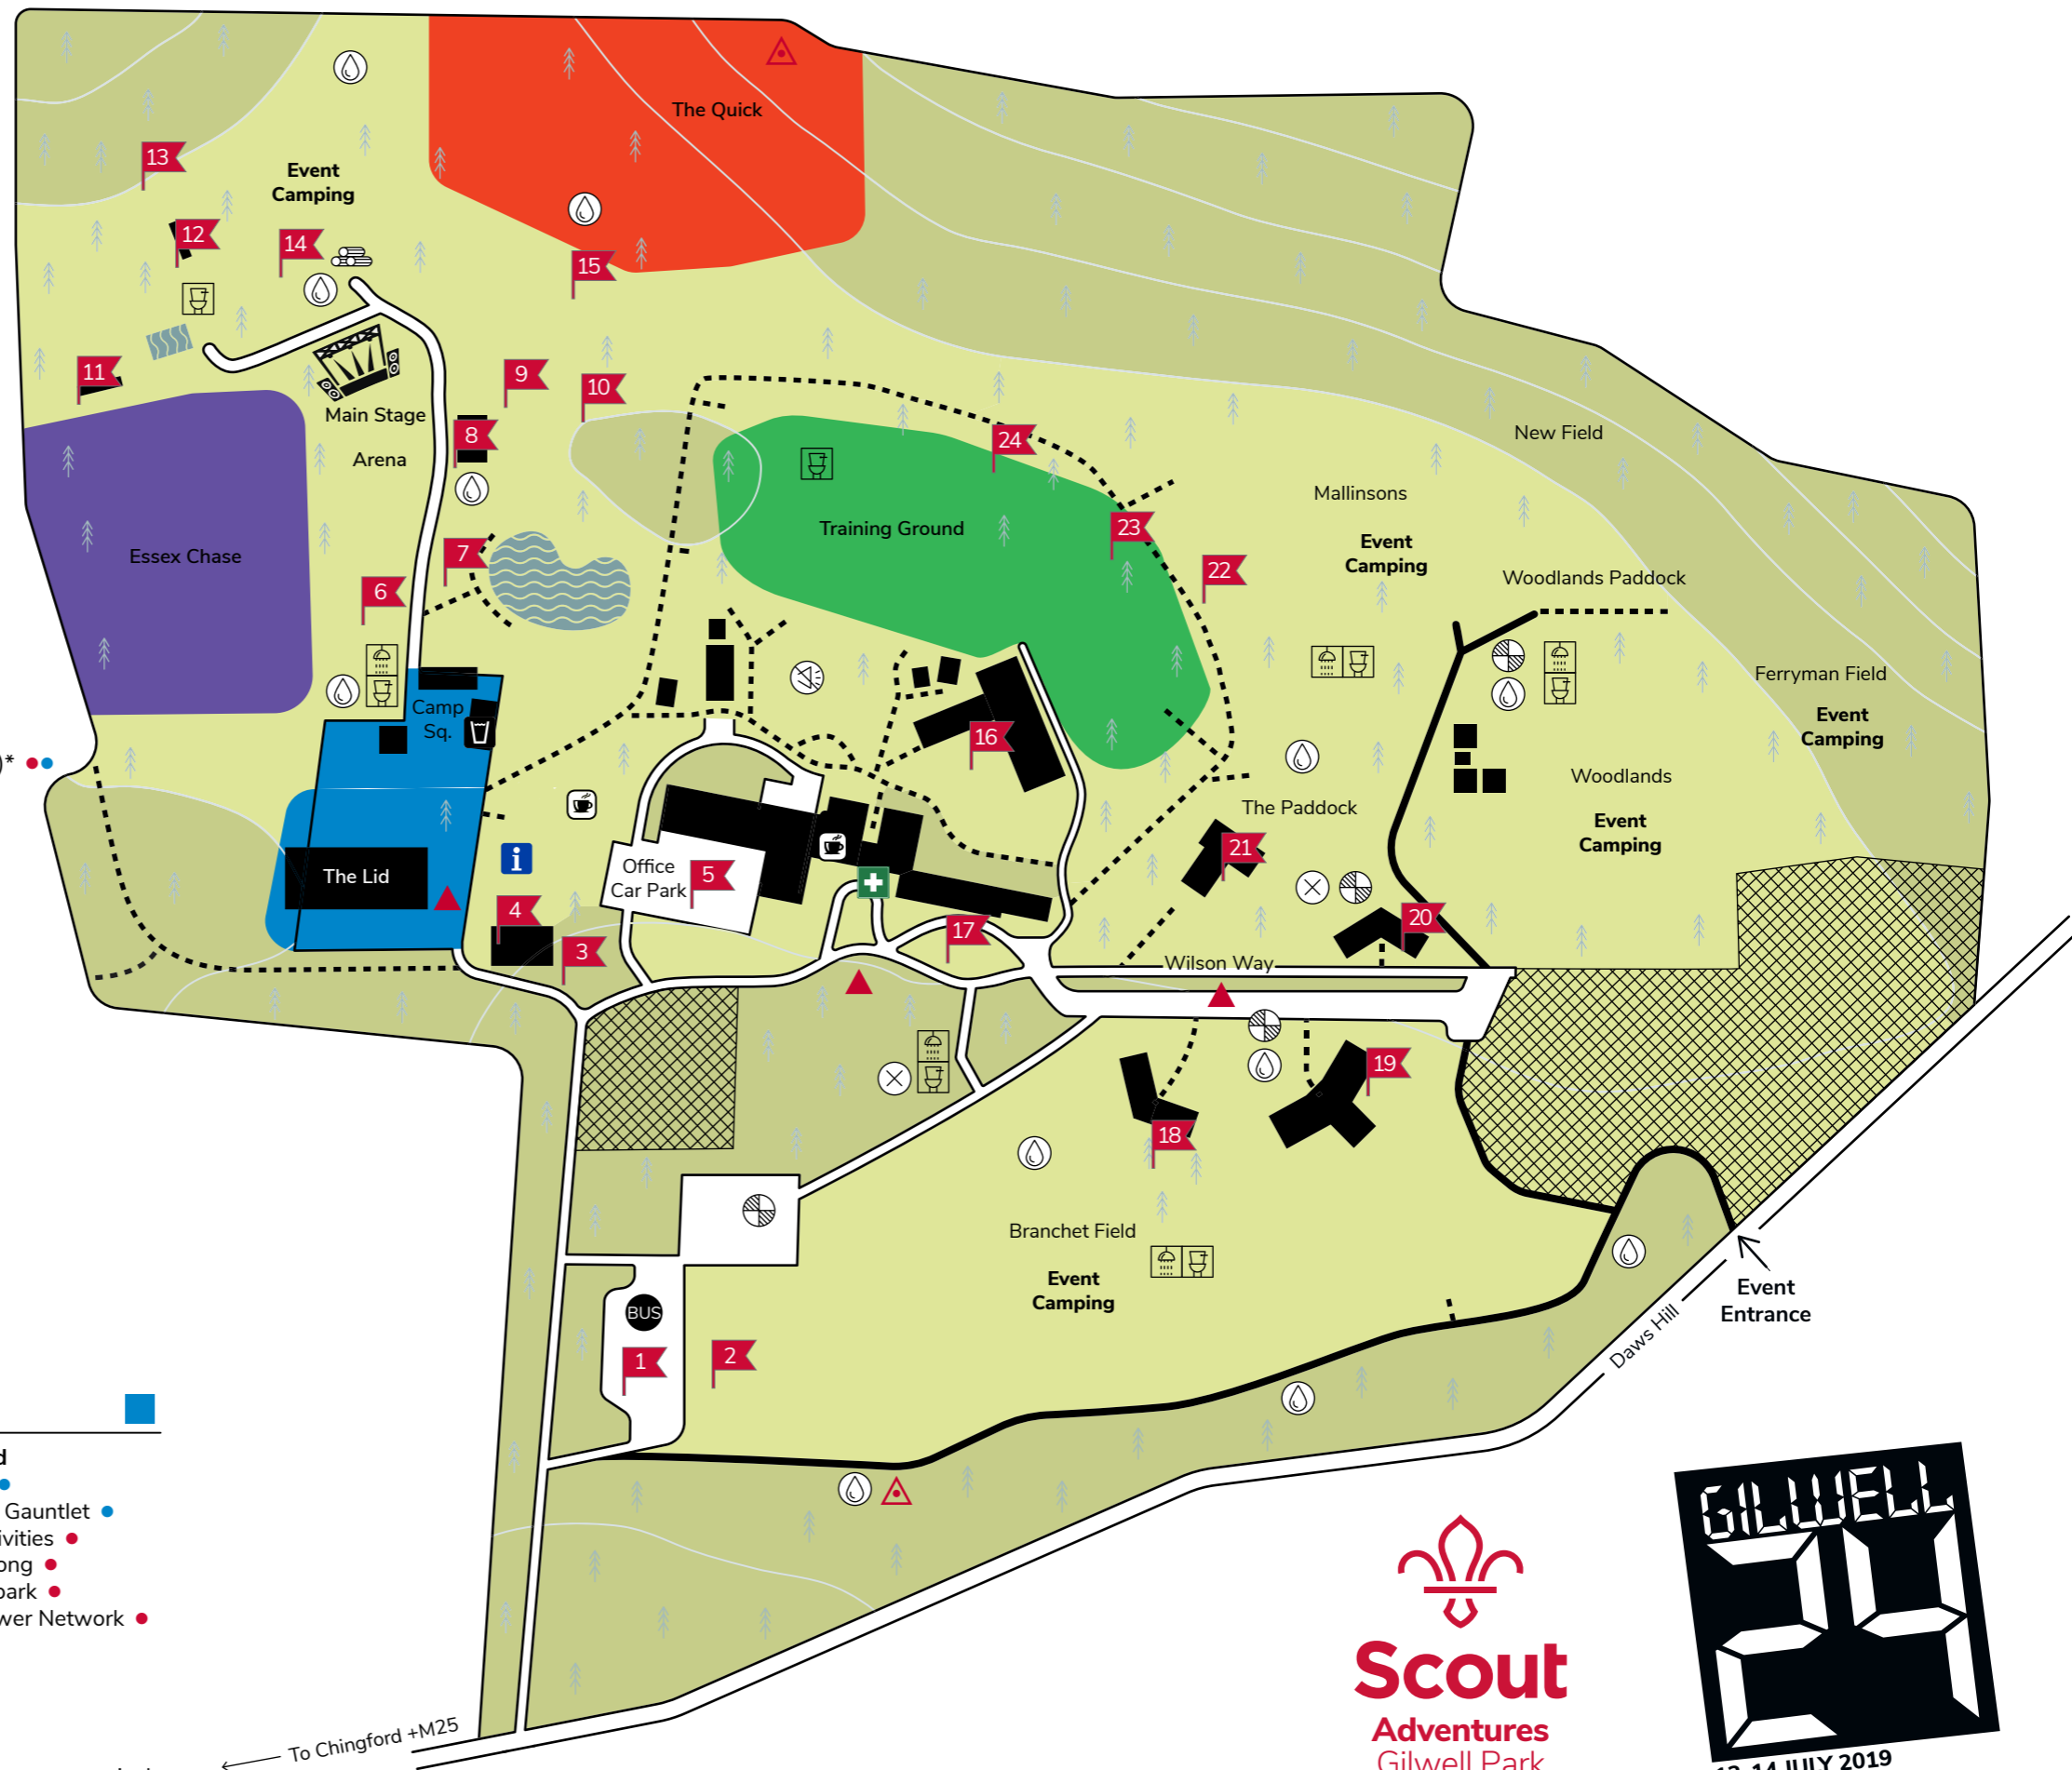

Activities, buildings and places of interest

- 1 Drop off and kit runs
Minibus shuttle scuba diving
- 2 Off-road buggies
- 3 Mountain biking
- 4 Event reception (The Farm)
Event logistics
Info point
- 5 Driving school experience
Bungee trampolines
Spider mountain
- 6 Build zone
Outdoor climbing
Piano
Slacklining
- 7 Angling
Stand up paddle boarding
- 8 Not-pub activities
Roller disco
SSAGO Bar
- 9 Cavebus
Fairground
Gravity UK
Mobile high ropes
- 10 Mission impossible challenge
- 11 Archery
- 12 Rifle shooting
- 13 Scout 4x4 experience
- 14 Segways
Giant slide
- 15 3G Swing
- 16 Escape room challenge
Outdoor cinema
- 17 Laser show
- 18 Cinema
Event arrivals and check in
- 19 Leaders area
- 20 Cinema
- 21 Cinema
- 22 High ropes
- 23 Bushcraft
Tomahawk Throwing
- 24 Laser Tag

The Quick

- Digger activities
- Mountain boarding
- Tank driving
- The Army
- Sunset/sunrise viewpoint
- Water slide

The Training Ground

- Board games
- Crafts and Scouting skills
- Drumming
- Falconry
- Festival face art
- Food workshops
- Games arcade
- Global and faith activities
- Graffiti workshop
- Karaoke
- Kayak ergo
- Laser clay
- Lightsabre workshop
- Magician
- FLAGS Rainbow Café
- Star Stage (shows and workshops)*
- Silent disco
- T-shirt upcycling

Camp Square and The Lid

Camp Square

- 7-cycle
- Amateur Radio SASU
- Avon Scout Radio
- Fairground
- Technology Zone

The Lid

- Disco
- Gilwell Gauntlet
- Lid activities
- Ping pong
- Skate park
- UK Power Network

- Day activity
- Evening / Night activity

* for programme check timetable or app on arrival

Legend

- Road
- Path
- Water
- Woodland
- Parking
- Building
- Waste disposal
- Recycling
- Woodpile
- Tap
- Fire assembly point
- First Aid
- Track
- Out of bounds
- Contour
- Drinks
- Info Point
- Quiet area
- Chemical disposal
- Toilet
- Shower
- Emergency evacuation assembly point