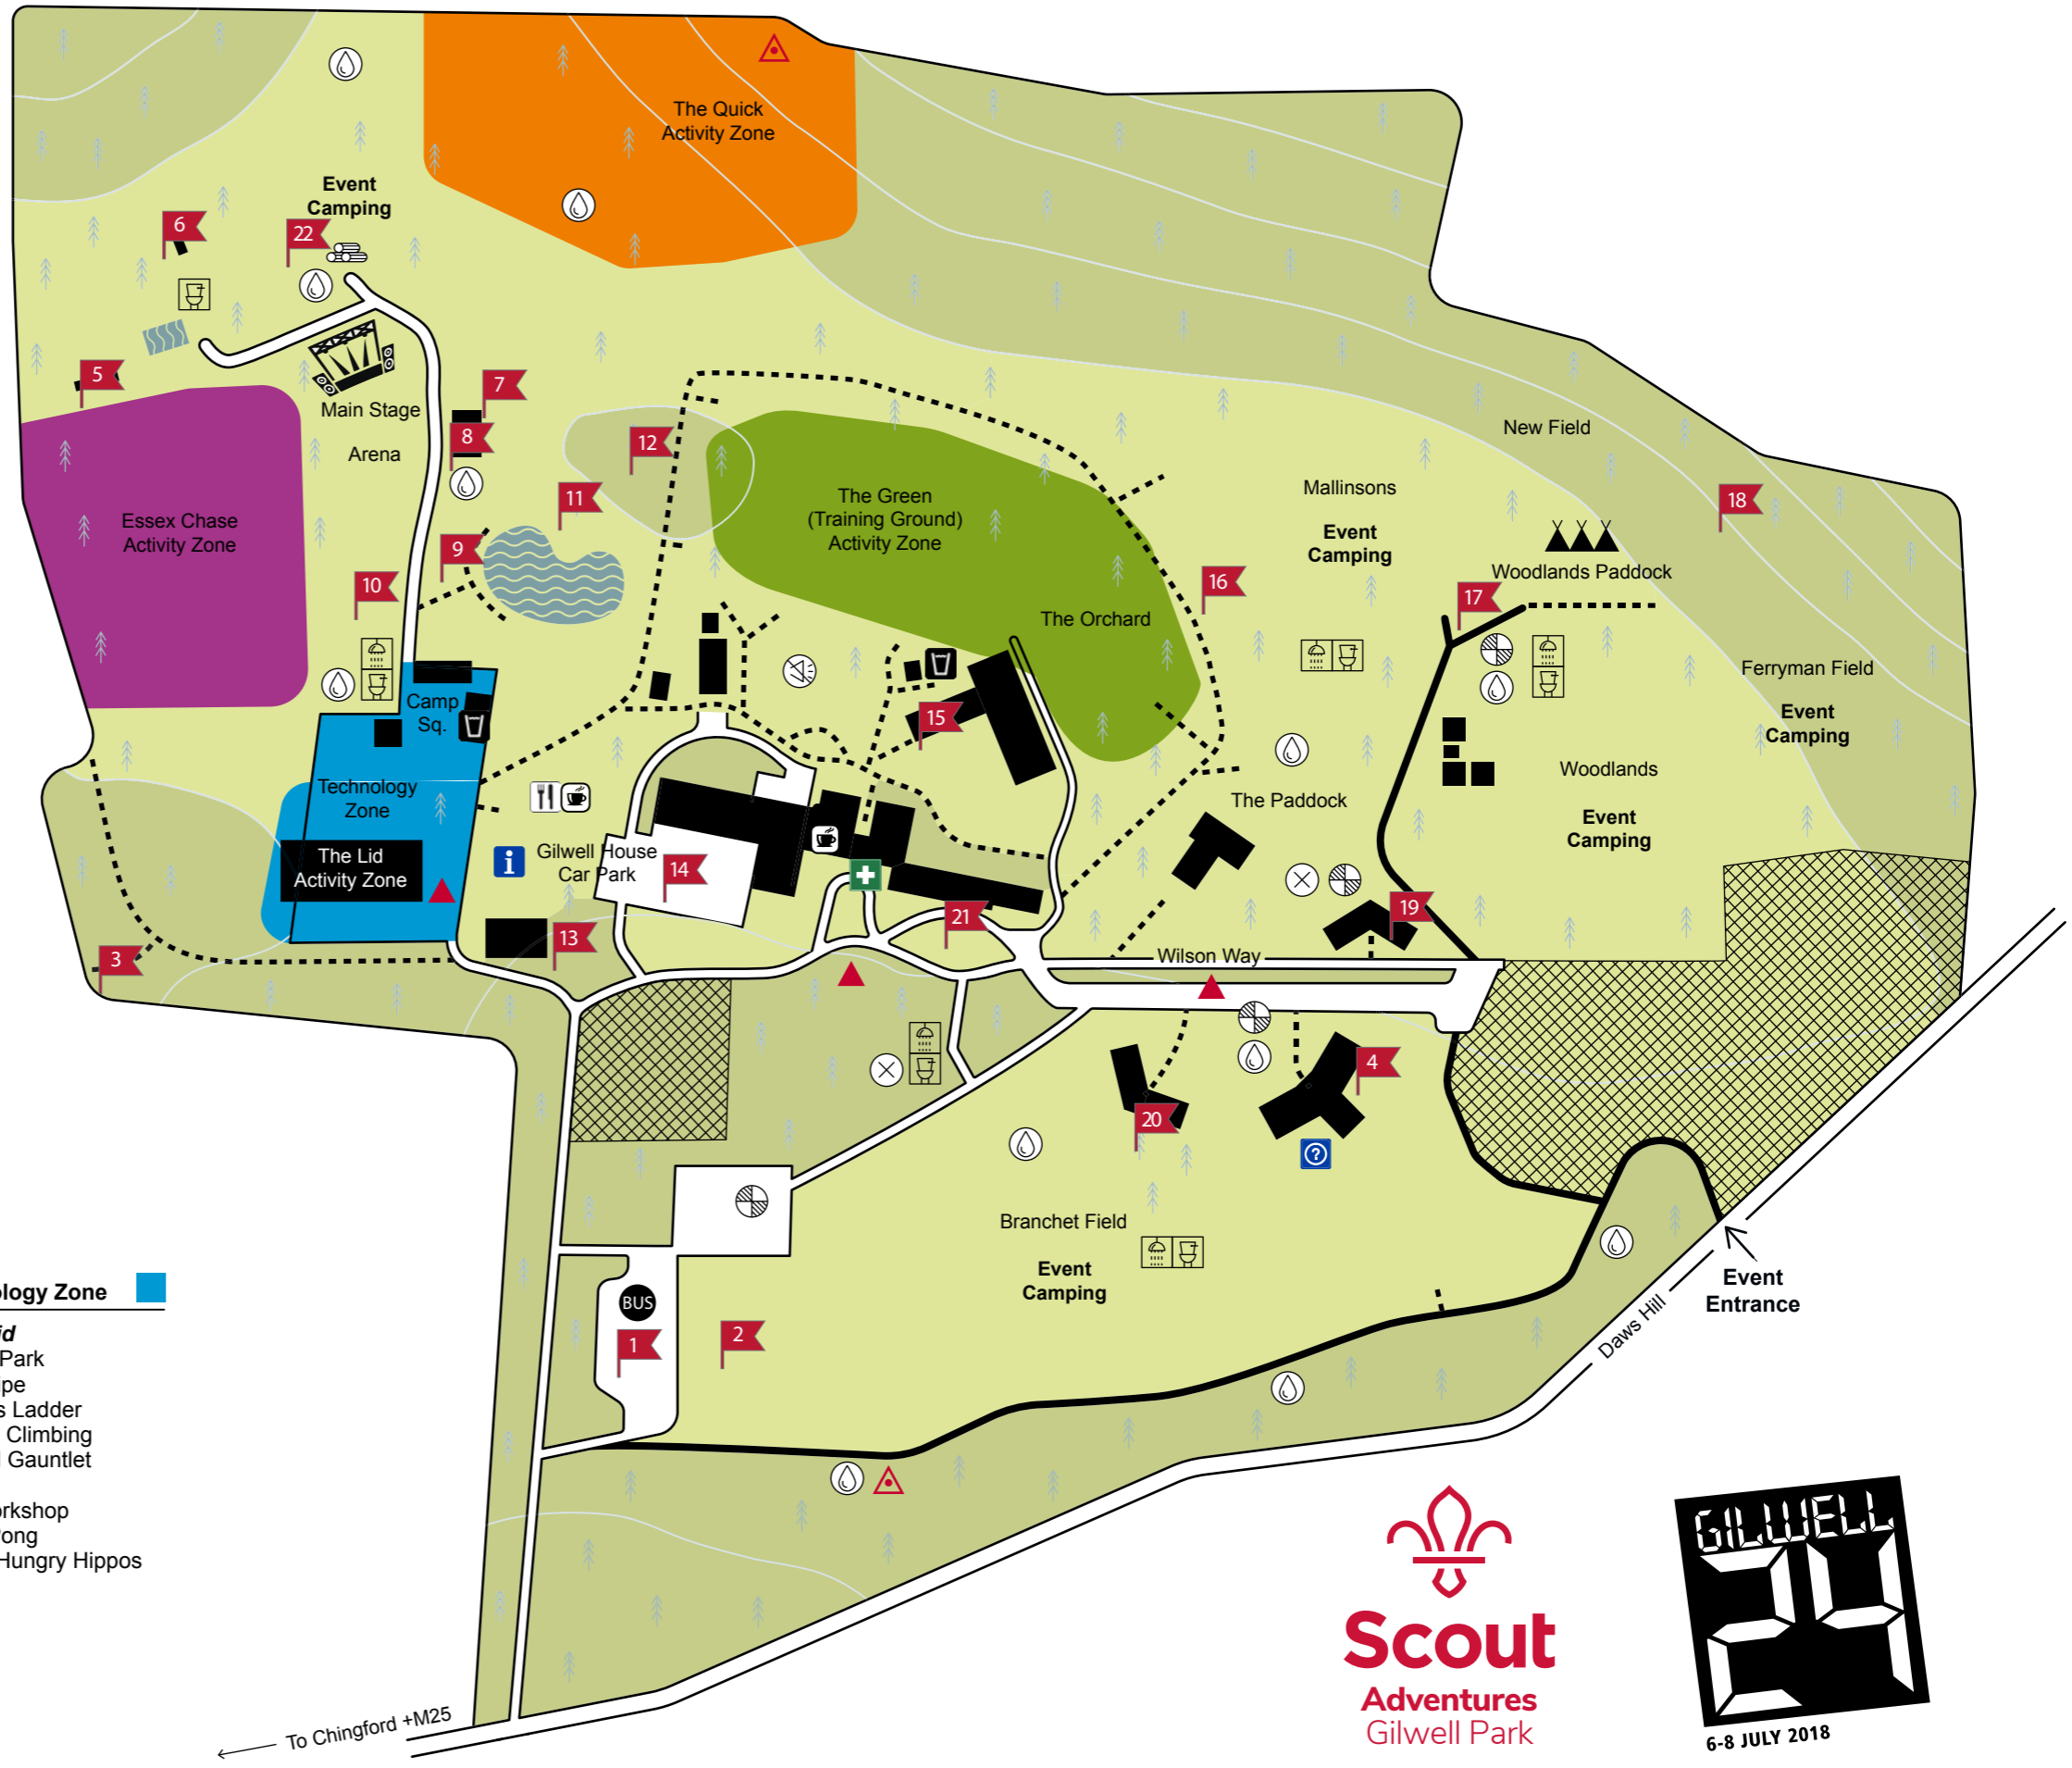

**Activities, Buildings & Places of Interest**

- 1** Drop Off & Kit Run Point  
Scuba Pick-up
- 2** Go Karts
- 3** Kites
- 4** Leaders Zone  
& Camping Space Help Point
- 5** Archery
- 6** Air Rifle Shooting  
Air Pistol Shooting  
4x4 Experience
- 7** Crazy Golf  
Mobile High Ropes Course
- 8** Wood Turning  
Not-Pub Quiz
- 9** Fishing  
Giant Pool Table
- 10** Climbing  
Piano  
Build Zone  
Giant Scaletrix  
Slacklining
- 11** Mission Impossible
- 12** 3G Swing
- 13** Mountain Biking
- 14** Driving School  
Bungee Trampolines  
Spider Climb
- 15** Gilwell 24 Escape Game
- 16** High Ropes
- 17** Bushcraft  
Tomahawk Throwing
- 18** Laser Tag
- 19** Cinema 2
- 20** Check-In  
Cinema 1
- 21** Laser Show
- 22** Segways

**Legend**

- |       |               |         |                |         |          |                |            |                   |          |        |                                     |           |
|-------|---------------|---------|----------------|---------|----------|----------------|------------|-------------------|----------|--------|-------------------------------------|-----------|
| Road  | Path          | Water   | Woodland       | Parking | Building | Waste disposal | Recycling  | Quiet area        | Woodpile | Tap    | Fire assembly point                 | First Aid |
| Track | Out of bounds | Contour | Tented Village | Drinks  | Food     | Info Point     | Help Point | Chemical disposal | Toilet   | Shower | Emergency evacuation assembly point | N         |