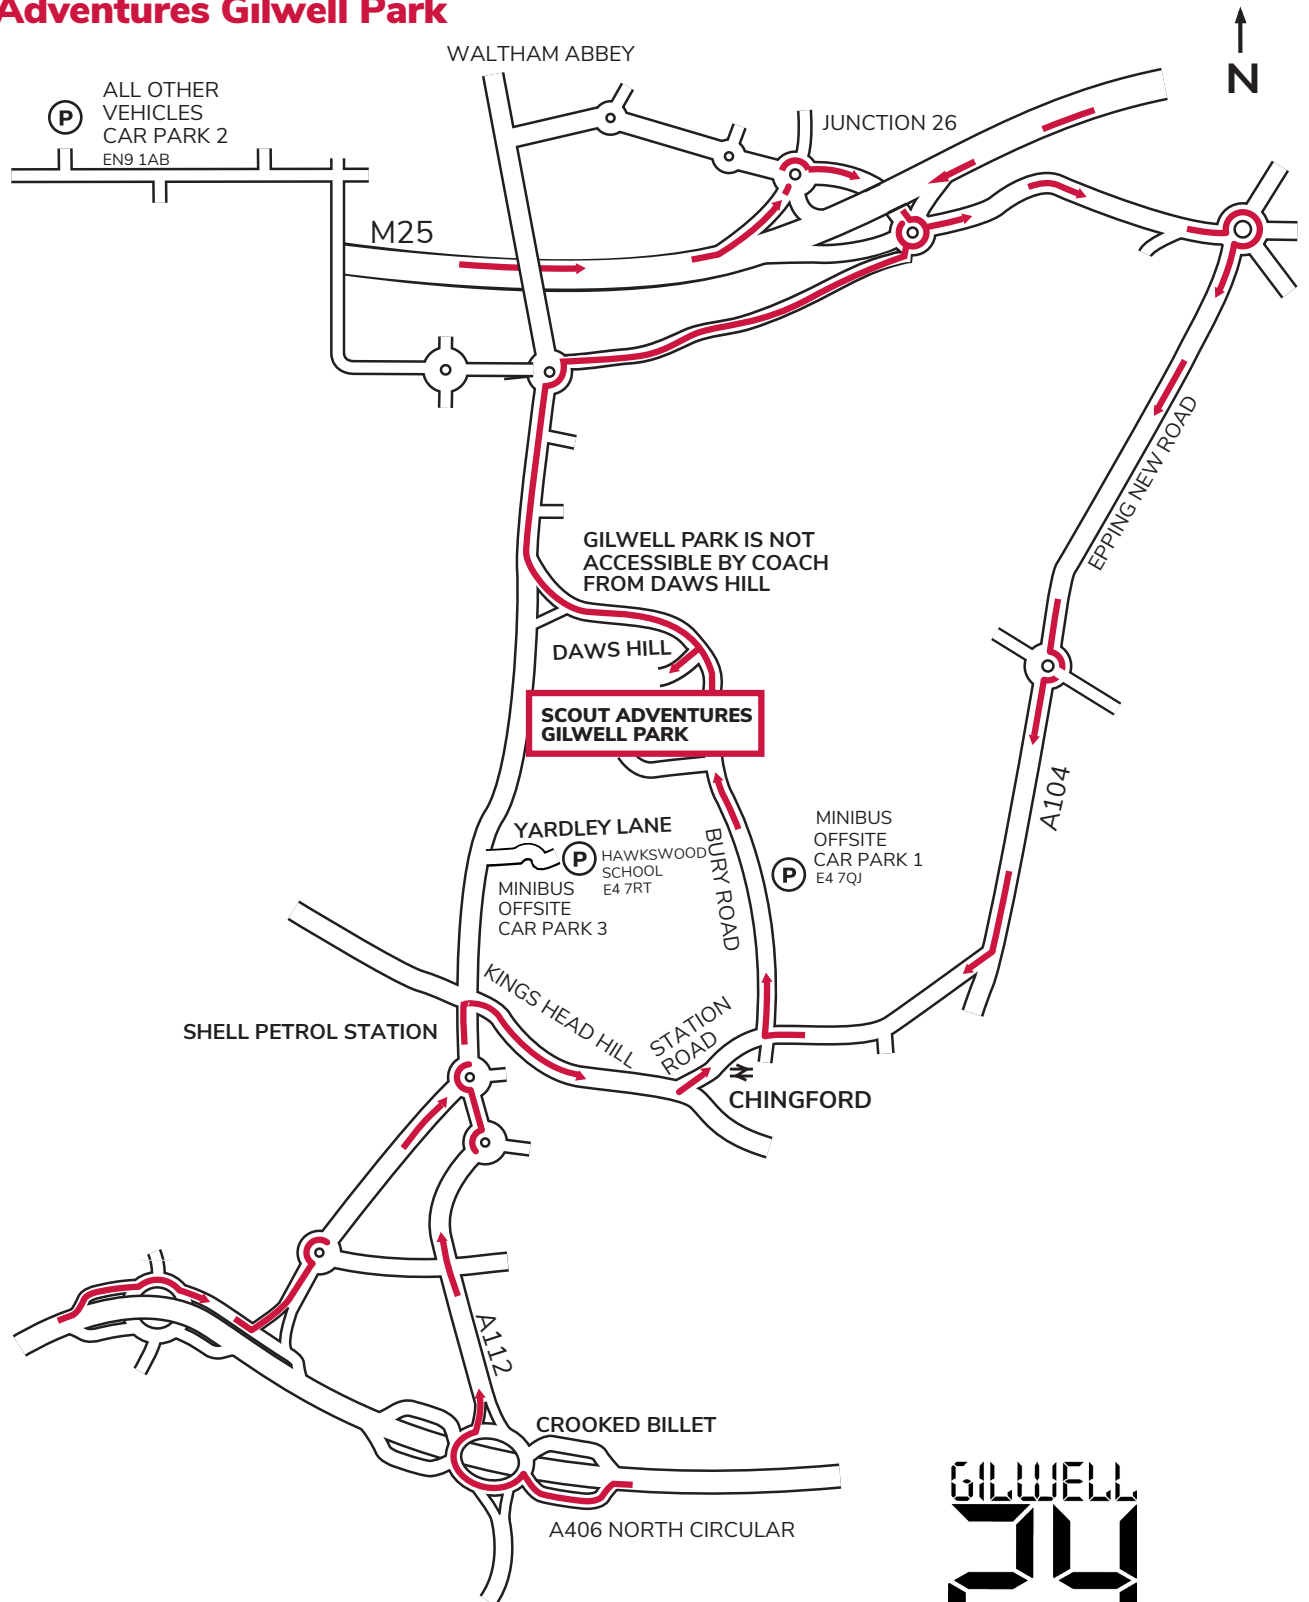

Directions to Scout Adventures Gilwell Park

From Junction 26 of the M25 – Eastbound

1. At first roundabout, take 3rd exit for the A121
2. At second roundabout, take 1st exit onto A121 (Westbound M25 from here)
3. At third roundabout take 4th exit onto Epping New Road
4. Turn right onto Rangers Road
5. Turn right onto Bury Road
6. Turn right onto Gilwell Lane

Please note: Not all directions are suitable for coaches.
Please contact the centre for advice.

GILWELL
24

Scout 
Adventures
Gilwell Park

Bury Road
Chingford
London
E4 7QW

Tel: 0208 498 5444