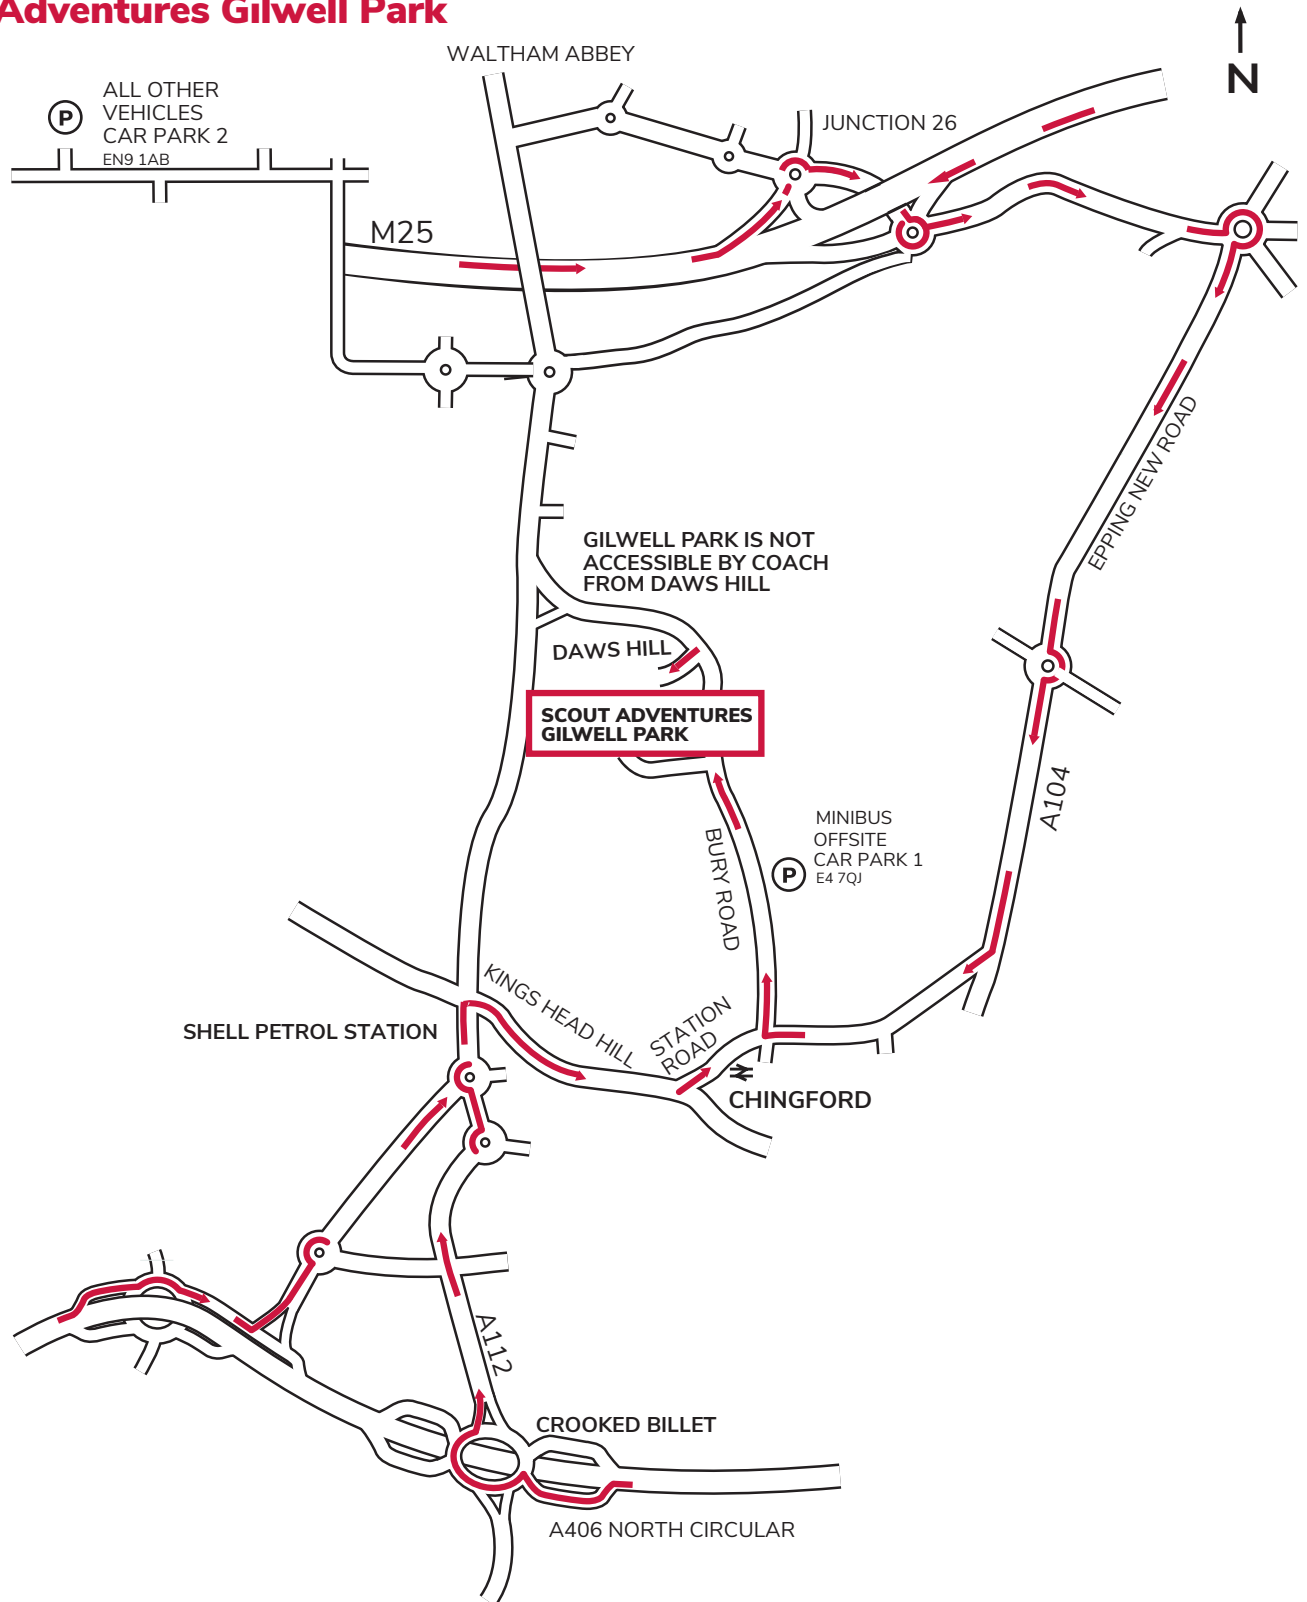

Directions to Scout Adventures Gilwell Park

From Junction 26 of the M25 – Eastbound

1. At first roundabout, take 3rd exit for the A121
2. At second roundabout, take 1st exit onto A121 (Westbound M25 from here)
3. At third roundabout take 4th exit onto Epping New Road
4. Turn right onto Rangers Road
5. Turn right onto Bury Road
6. Turn right onto Gilwell Lane

Please note: Not all directions are suitable for coaches.
Please contact the centre for advice.

Scout 
Adventures
Gilwell Park

Bury Road
Chingford
London
E4 7QW

Tel: 0208 498 5444